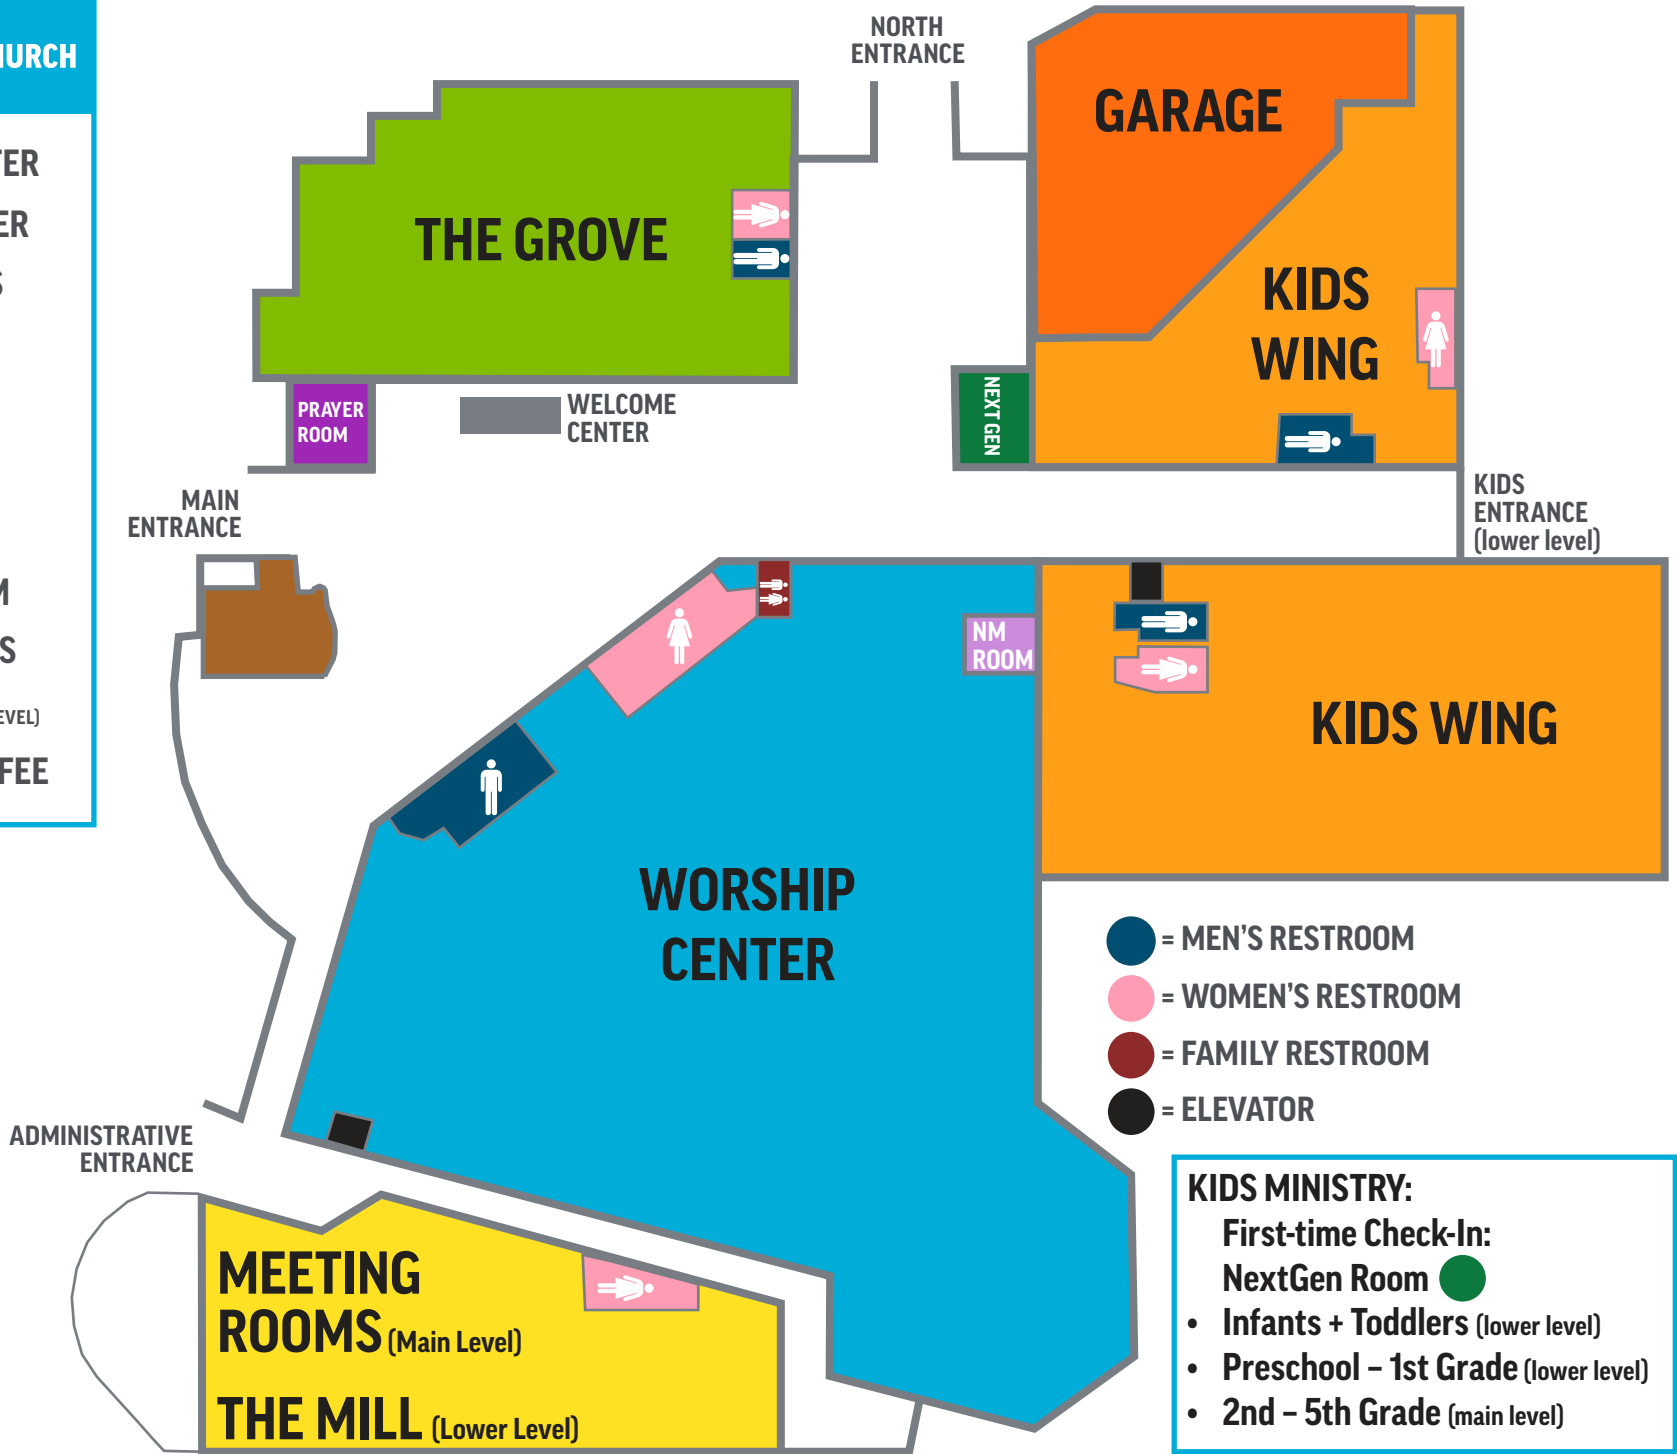

# MISSION HILLS CHURCH

- = WELCOME CENTER
- = WORSHIP CENTER
- = NURSING MOMS
- = THE GROVE
- = KIDS WING
- = GARAGE
- = PRAYER ROOM
- = NEXT GEN ROOM
- = MEETING ROOMS
- = THE MILL (LOWER LEVEL)
- = PEAKVIEW COFFEE

- = MEN'S RESTROOM
- = WOMEN'S RESTROOM
- = FAMILY RESTROOM
- = ELEVATOR

**KIDS MINISTRY:**  
**First-time Check-In:**  
 NextGen Room

- Infants + Toddlers (lower level)
- Preschool - 1st Grade (lower level)
- 2nd - 5th Grade (main level)