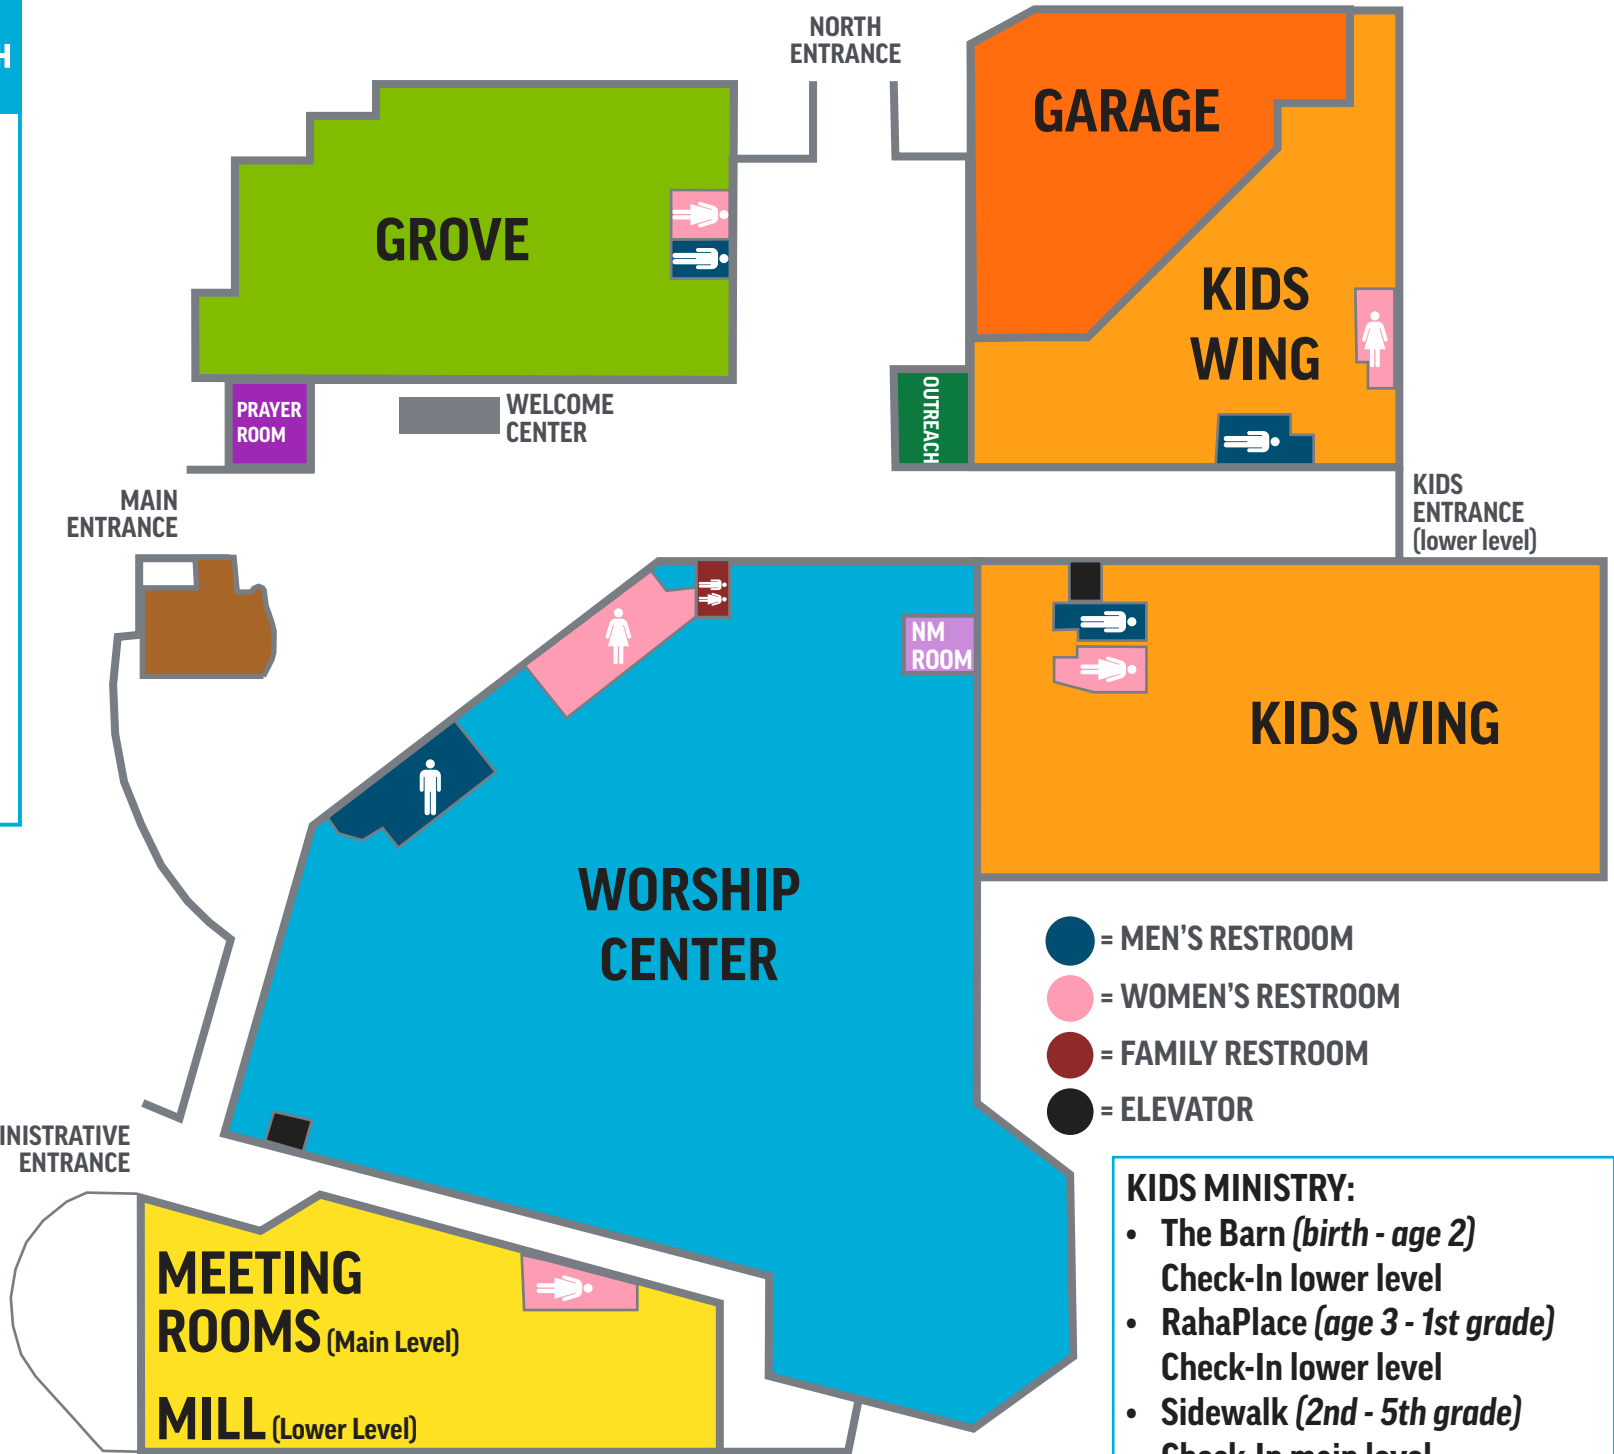

MISSION HILLS CHURCH

- = WELCOME CENTER
- = WORSHIP CENTER
- = NURSING MOMS
- = GROVE
- = KIDS WING
- = GARAGE
- = PRAYER ROOM
- = OUTREACH ROOM
- = MEETING ROOMS
- = MILL (LOWER LEVEL)
- = PEAKVIEW COFFEE

- = MEN'S RESTROOM
- = WOMEN'S RESTROOM
- = FAMILY RESTROOM
- = ELEVATOR

KIDS MINISTRY:

- The Barn (birth - age 2)
Check-In lower level
- RahaPlace (age 3 - 1st grade)
Check-In lower level
- Sidewalk (2nd - 5th grade)
Check-In main level